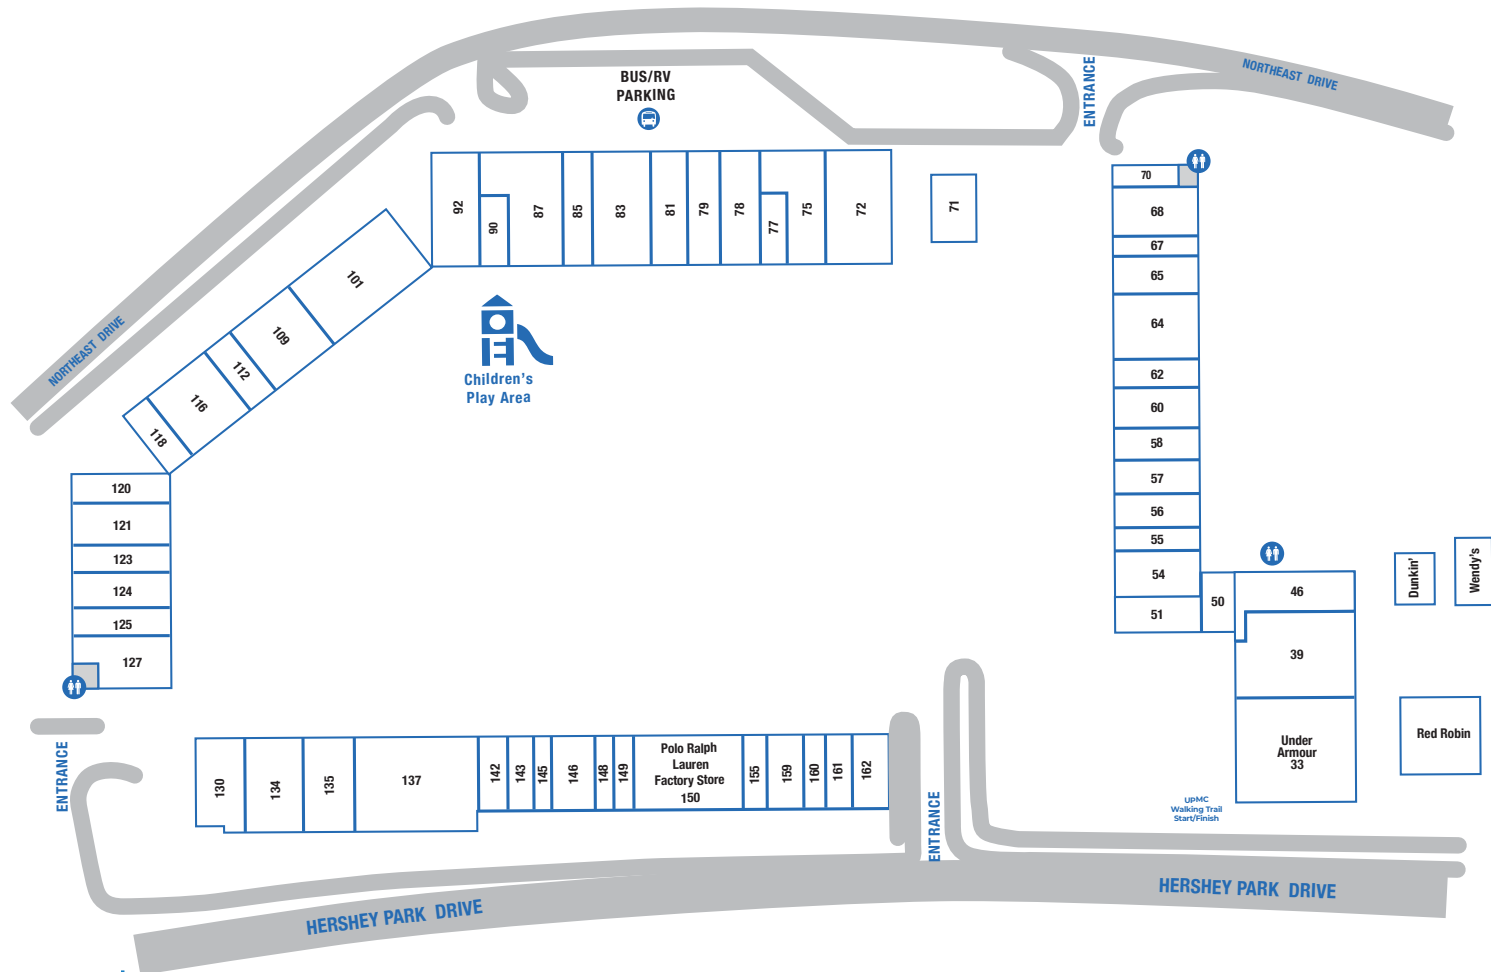

CENTER MAP

Restrooms

ACCESSORIES & JEWELRY

75	American Eagle Aerie	(717) 533-4121
54	Ann Taylor Factory Store	(717) 534-1047
83	Banana Republic Factory	(717) 312-1016
135	Calvin Klein	(717) 533-1494
57	Chico's Outlet	(717) 534-9524
145	Claire's	(717) 520-1231
65	Clarks Outlet	(717) 520-1408
51	Coach	(717) 533-3982
134	Columbia Factory Store	(717) 489-3379
123	Crocs	(717) 219-7671
161	Francesca's	(412) 387-1000
118	Hot Topic	(717) 265-9169
162	J.Crew Crewcuts Factory	(717) 533-2052
62	Kate Spade New York	(717) 533-2207
85	Kay Jewelers Outlet	(717) 534-9836
50	Lane Bryant Outlet	(717) 489-3038
112	Levi's Outlet	(717) 296-8217
149	Lids	(717) 312-3970
64	Loft Outlet	(717) 534-2691
72	Michael Kors	(717) 531-3414
137	Nike Factory Store	(717) 312-5203
77	Oakley	(717) 207-7314
101	Old Navy Outlet	(717) 520-2149
150	Polo Ralph Lauren	(717) 520-1247
127	Puma Outlet	(717) 744-2645
60	Rue21	(717) 533-1280
148	Sunglass Hut	(717) 534-1014
56	Talbots Outlet	(717) 533-2848
130	Tommy Hilfiger	(717) 534-2160
143	Vera Bradley	(717) 312-1089
58	White House Black Market	(717) 534-9613
55	Zales The Diamond Store Outlet	(717) 312-0511

CHILDREN'S APPAREL

87	Adidas	(717) 500-2012
81	Carter's Babies and Kids	(717) 520-0452
120	Champion	(717) 534-5057
134	Columbia Factory Store	(717) 489-3379
39	Gap Outlet	(717) 520-1783
147	Hanesbrands	(717) 520-0762
118	Hot Topic	(717) 265-9169
162	J.Crew Crewcuts Factory	(717) 533-2052
90	Janie & Jack	(717) 533-2135
112	Levi's Outlet	(717) 296-8217
137	Nike Factory Store	(717) 312-5203
101	Old Navy Outlet	(717) 520-2149
150	Polo Ralph Lauren	(717) 520-1247
130	Tommy Hilfiger	(717) 534-2160
33	Under Armour	(717) 533-2091