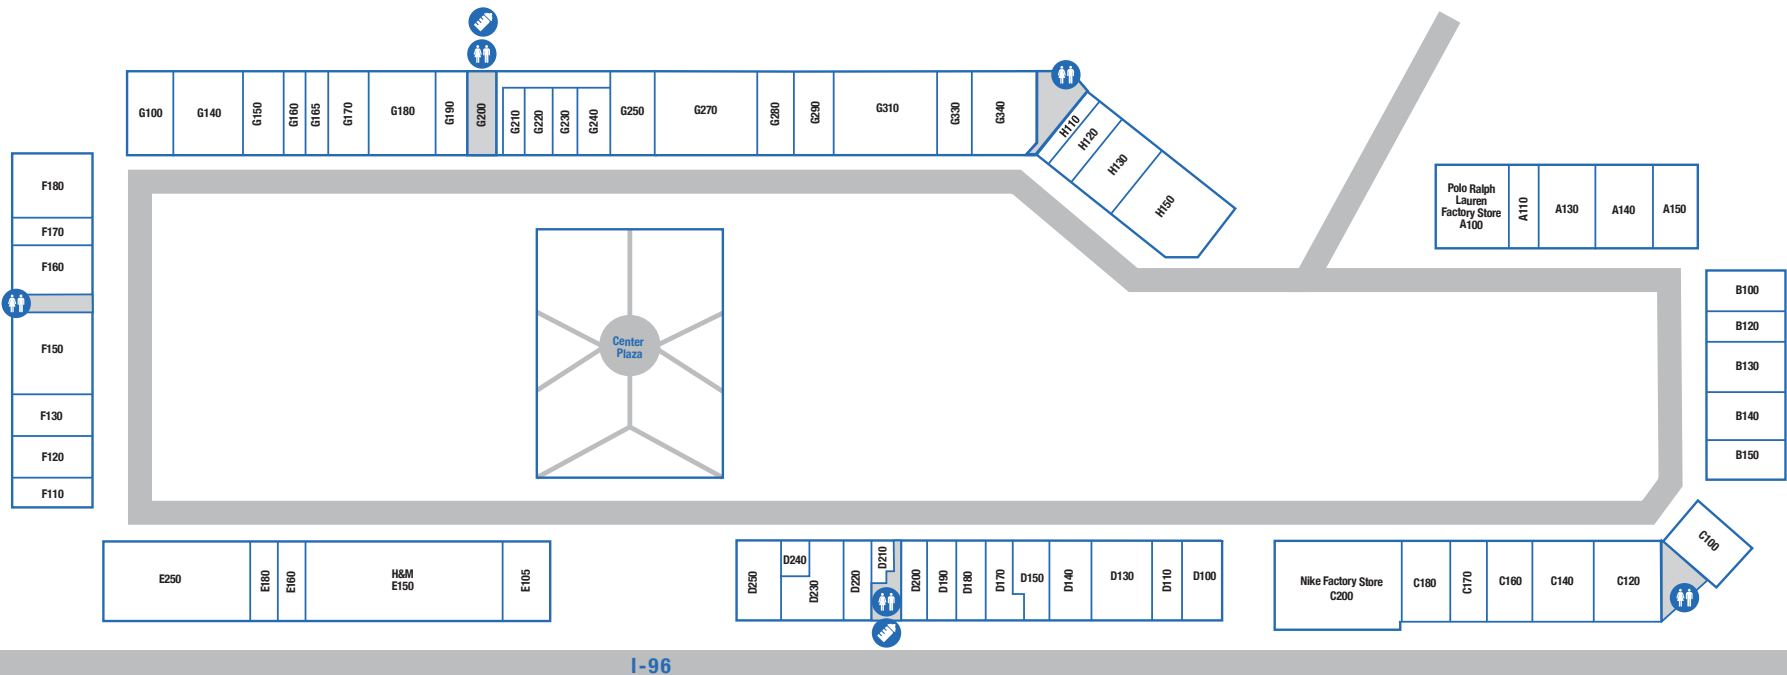

CENTER MAP

Restrooms

Mothers' Room

ACCESSORIES & JEWELRY

G140	American Eagle Outfitters	(517) 552-3033
B130	Ann Taylor Factory Store	(517) 540-6386
D190	Chico's Outlet	(517) 540-0544
E180	Claire's	(517) 545-3675
C120	Coach	(517) 552-4949
G270	Columbia Factory Store	(517) 338-3100
B120	Francesca's	(517) 586-0011
B100	Guess Factory Store	(517) 546-2933
E150	H&M	(855) 466-7467
G160	Hot Topic	(517) 552-7206
D230	J.Crew Crewcuts Factory	(517) 548-4894
G330	Just Cozy	
G230	Kay Jewelers Outlet	(517) 545-3650
D100	Levi's Outlet	(517) 548-9383
G210	Lids	(517) 376-3710
B140	Loft Outlet	(517) 540-6393
C180	Michael Kors	(517) 545-7547
D240	Pandora	(517) 672-5152
D210	Sunglass Hut	(517) 552-6050
D110	White House Black Market	(517) 338-3440

APPAREL

H130	Adidas	(517) 537-2753
G140	American Eagle Outfitters	(517) 552-3033
B130	Ann Taylor Factory Store	(517) 540-6386
F150	Banana Republic Factory	(517) 540-6047
D180	Casual Male XL Outlet	(517) 545-3594
D190	Chico's Outlet	(517) 540-0544
C120	Coach	(517) 552-4949
G270	Columbia Factory Store	(517) 338-3100
G170	Daily Thread	(612) 393-2044
G340	Eddie Bauer Outlet	(517) 552-9206
B120	Francesca's	(517) 586-0011
H150	Gap Outlet	(517) 545-1780
B100	Guess Factory Store	(517) 546-2933
E150	H&M	(855) 466-7467
G310	Hanesbrands	(517) 545-1710
G160	Hot Topic	(517) 552-7206
D230	J.Crew Crewcuts Factory	(517) 548-4894
G280	Jockey	(517) 545-8672
G330	Just Cozy	
D100	Levi's Outlet	(517) 548-9383
G210	Lids	(517) 376-3710
B140	Loft Outlet	(517) 540-6393
F160	Maurices	(517) 540-9644
D170	Merrell	(517) 545-5007
C180	Michael Kors	(517) 545-7547
C200	Nike Factory Store	(517) 552-6453
E250	Old Navy Outlet	(517) 552-1376
A100	Polo Ralph Lauren	(517) 546-7570
H120	Skechers	(517) 545-5715
C100	The Uniform Outlet	(517) 552-4982
C140	Tommy Hilfiger	(517) 552-6475
D130	Under Armour	(517) 552-3865
D110	White House Black Market	(517) 338-3440