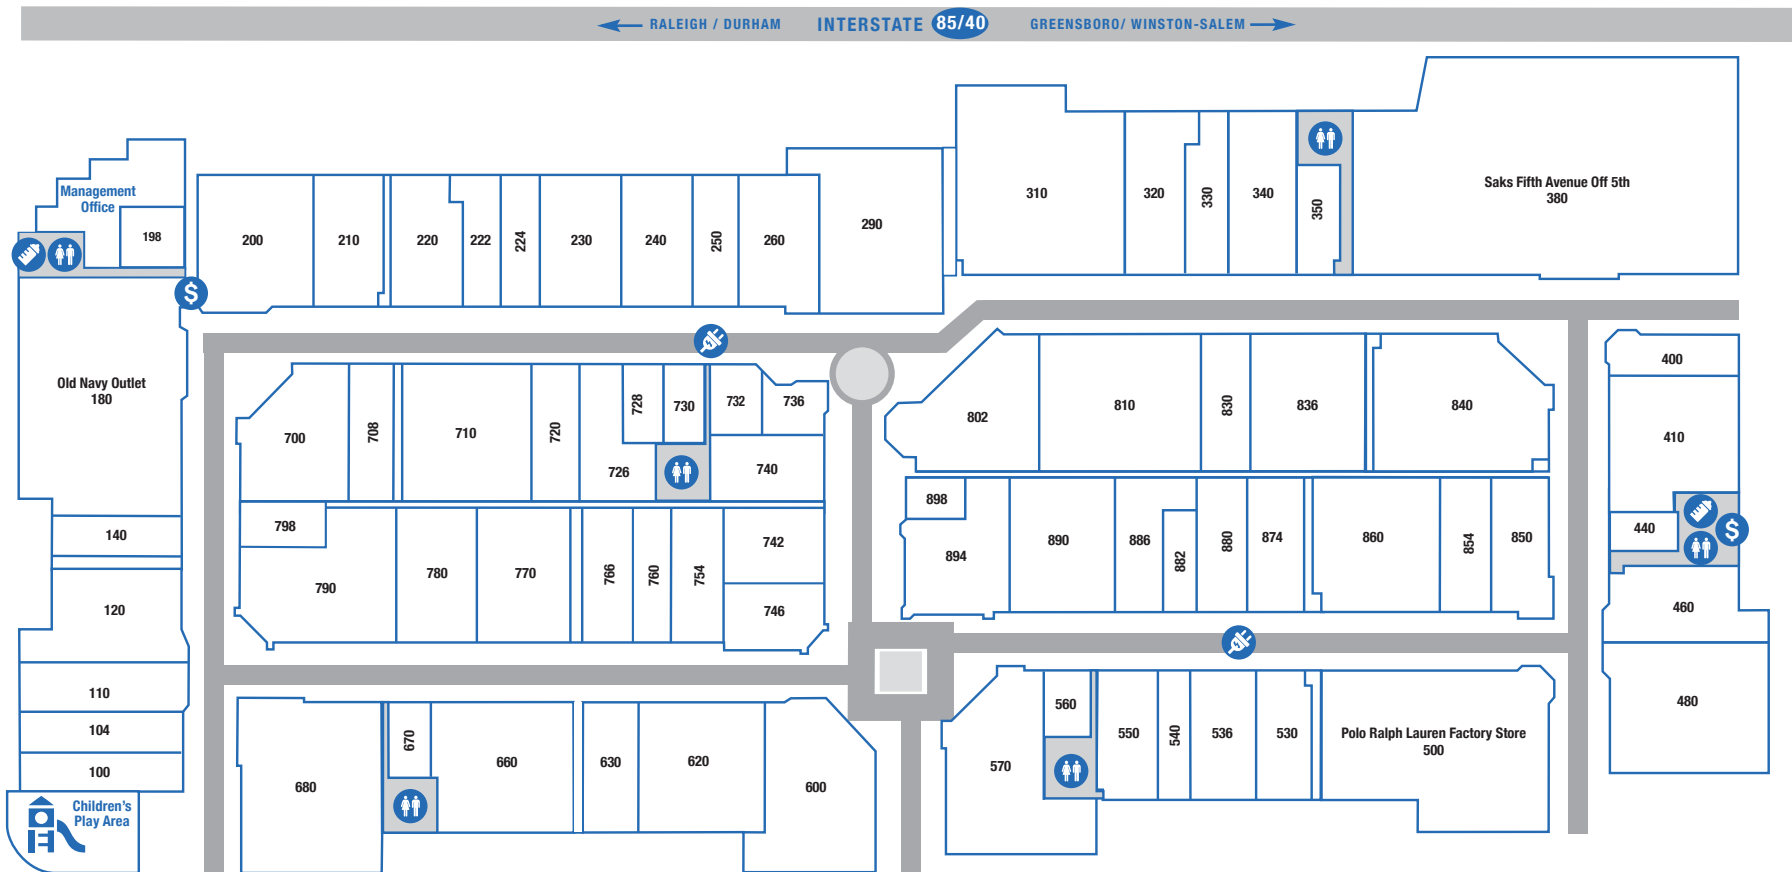

# CENTER MAP

Restrooms

Mothers' Room

ATM

Charging Station

**ACCESSORIES & JEWELRY**

110	Aerie	(919) 568-4203
836	American Eagle Outfitters	(919) 304-0560
780	Ann Taylor Factory Store	(919) 304-2572
670	Claire's	(919) 563-0139
894	Coach	(919) 304-1291
710	Columbia Factory Store	(919) 563-2962
630	Crocs	(984) 201-6164
830	Francesca's	(984) 203-3001
410	Guess Factory Store	(919) 563-2344
890	J.Crew   Crewcuts Factory	(919) 304-2834
736	Jared Vault	(919) 563-2471
760	Johnston & Murphy	(919) 563-2826
726	Kate Spade New York	(919) 304-0099
746	Kay Jewelers Outlet	(919) 304-1650
440	Lids	(984) 290-1051
802	Michael Kors	(919) 304-2360
330	Oakley	(919) 304-2440
180	Old Navy Outlet	(919) 304-0653
860	Palmetto Moon	(984) 983-7282
732	Pandora	(336) 738-3334
500	Polo Ralph Lauren	(919) 304-2121
200	Puma Outlet	(984) 426-1121
380	Saks OFF 5TH	(919) 563-6006
766	Samsonite Factory Outlet	(919) 563-1518
250	Simply Southern	(919) 304-0973
560	Sunglass Hut	(919) 563-0098
898	Sunglass Hut	(919) 304-1118
220	Tory Burch	(919) 563-0079
740	Vera Bradley	(919) 568-0707

754	Lucky Brand Jeans	(919) 563-2630
802	Michael Kors	(919) 304-2360
310	Nike Factory Store	(919) 563-2172
330	Oakley	(919) 304-2440
180	Old Navy Outlet	(919) 304-0653
860	Palmetto Moon	(984) 983-7282
500	Polo Ralph Lauren	(919) 304-2121
200	Puma Outlet	(984) 426-1121
770	Rue21	(919) 304-3111
380	Saks OFF 5TH	(919) 563-6006
250	Simply Southern	(919) 304-0973
240	Skechers	(919) 304-1671
460	Talbots Outlet	(919) 563-0160
570	Tommy Hilfiger	(919) 304-2600
220	Tory Burch	(919) 563-0079
810	Under Armour	(919) 241-5894
224	Uniform Destination	(919) 563-1320
700	Vans Outlet	(919) 304-0226
210	Vineyard Vines	(919) 563-2804