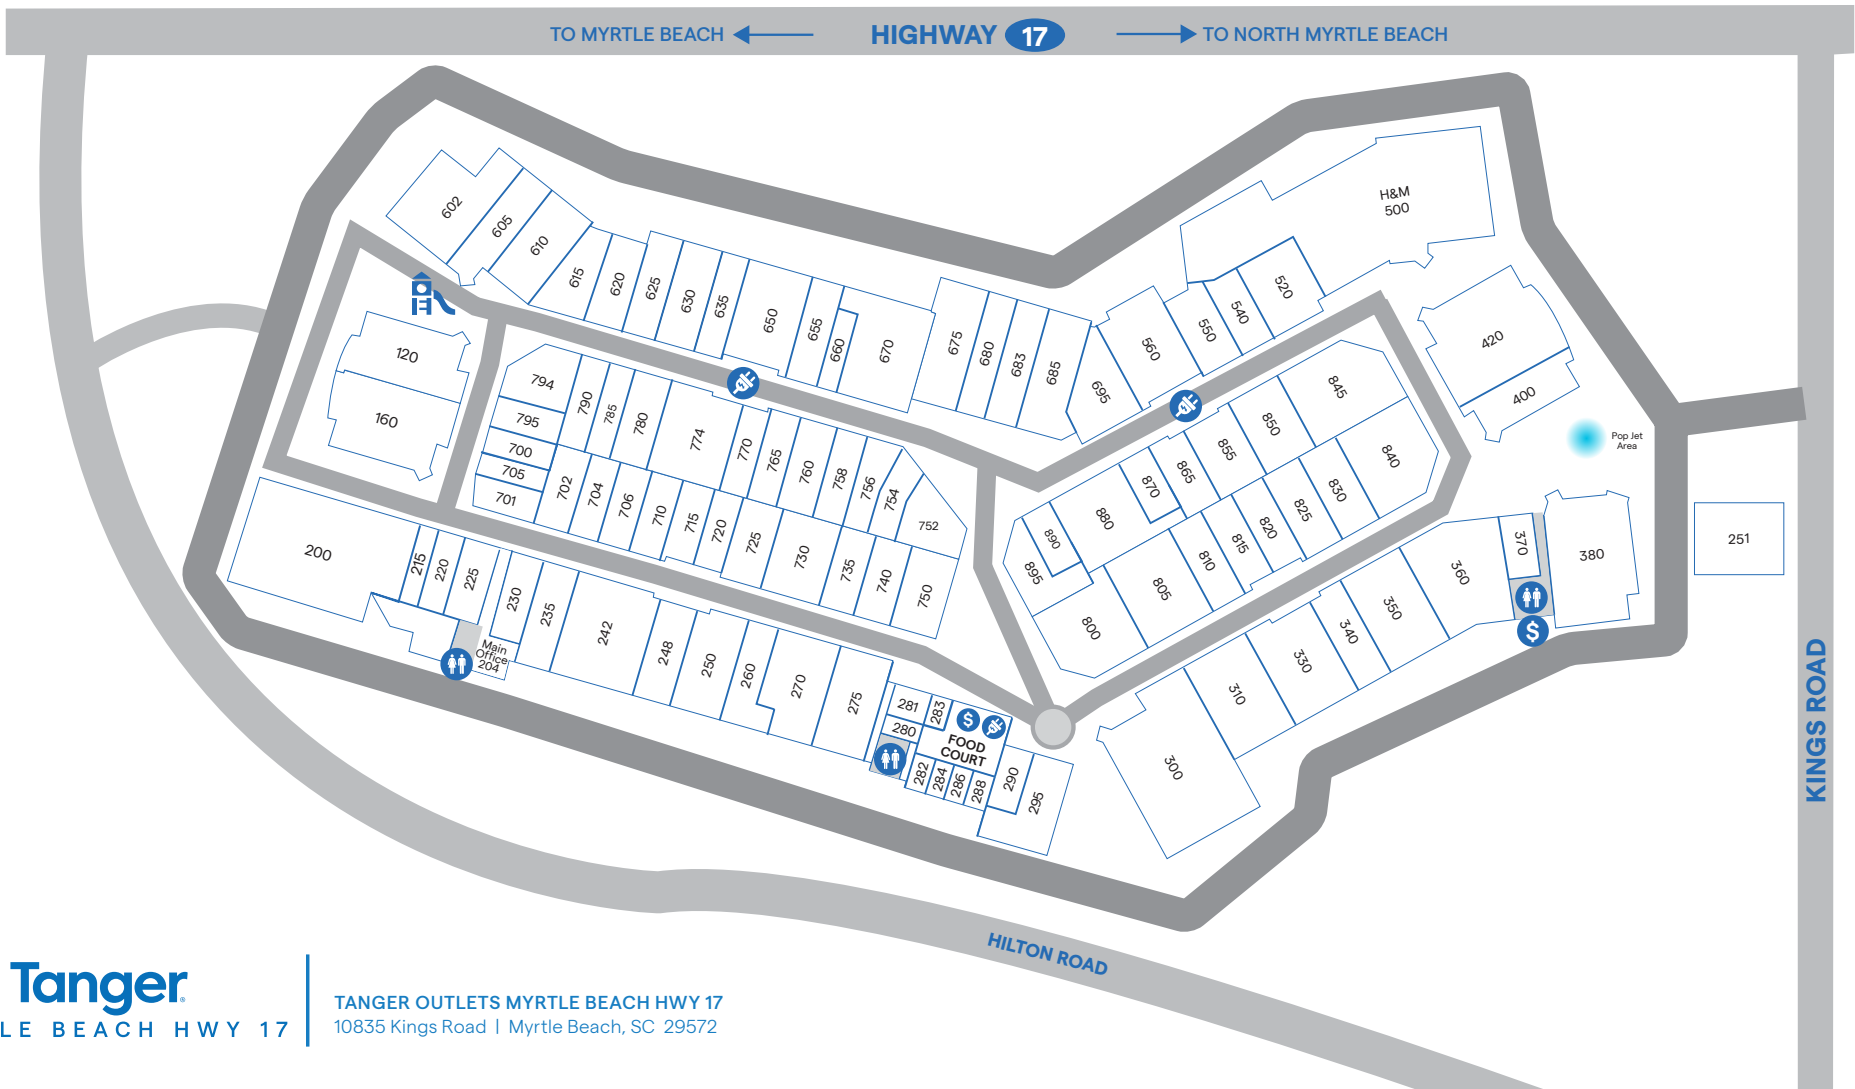

CENTER MAP

Restrooms

ATM

Charging Station

TO MYRTLE BEACH ←

HIGHWAY 17

→ TO NORTH MYRTLE BEACH

ACCESSORIES & JEWELRY

CHILDREN'S APPAREL

845	Adidas	(843) 913-4145
730	Carter's Oshkosh	New (843) 358-9922
350	Columbia Factory Store	(843) 213-3084
520	Disney Outlet	(843) 449-0129
160	Gap Factory	(843) 497-0273
500	H&M	(855) 466-7467
805	Hanes	(843) 449-6638
675	J.Crew Crewcuts Factory	(843) 213-0240
840	Nautica Factory Store	(843) 449-6655
300	Old Navy Outlet	(843) 449-1432
420	Polo Ralph Lauren	(843) 449-7074
774	Quiet Storm Surf Shop	(843) 449-4577
830	Vineyard Vines	(843) 213-0624